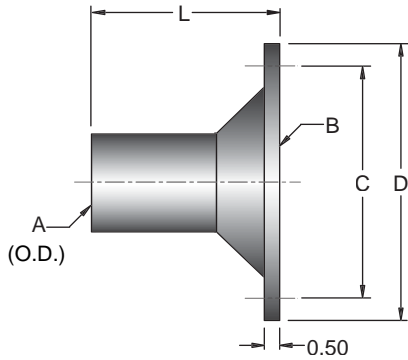

909 - FLANGE X TUBE END

TUBE WITH CONE TRANSITION ONE END
125/150# ANSI FIXED FLANGE OTHER END.

910 - FLANGE X SLOTTED CUFF

SLOTTED CUFF WITH CONE TRANSITION ONE END
125/150# ANSI FIXED FLANGE OTHER END.