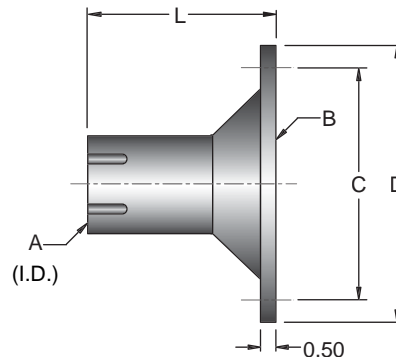

909 - FLANGE X TUBE END

TUBE WITH CONE TRANSITION ONE END
125/150# ANSI FIXED FLANGE OTHER END.

910 - FLANGE X SLOTTED CUFF

SLOTTED CUFF WITH CONE TRANSITION ONE END
125/150# ANSI FIXED FLANGE OTHER END.